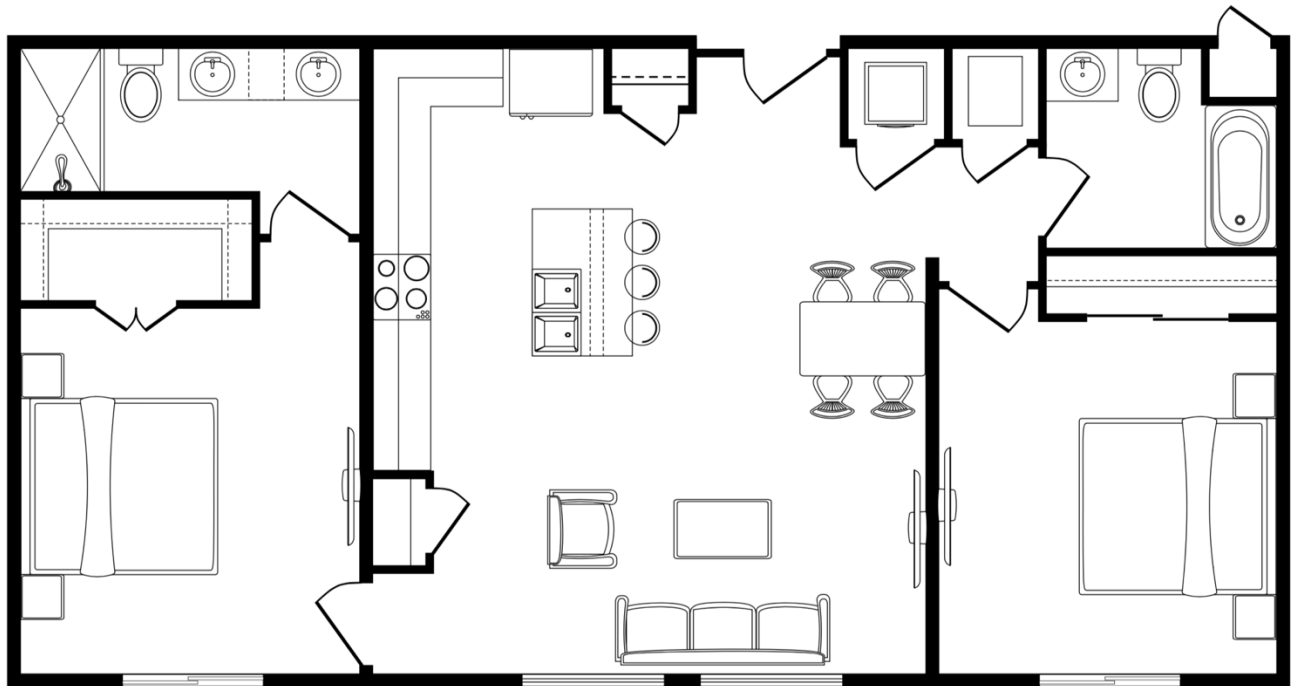

TRUE NORTH
HOMES

East Grove

True. East Austin. Lifestyle.

BLD 1

Unit 1303

Baxter

Two Bedrooms – Two Bathrooms – XL Kitchen

1,043 Square Feet interior space per plan

Includes one assigned parking space with storage closet

**Building 1 – Level 3
Home #1303**

Prices, plans and terms are effective on the date of publication and are subject to change without notice. Square footage is approximate per architectural plan and actual square footage may vary. Buyer should do his/her own evaluation of usable space available. Features and selections may vary and may not be included in purchase price. RTO 61522