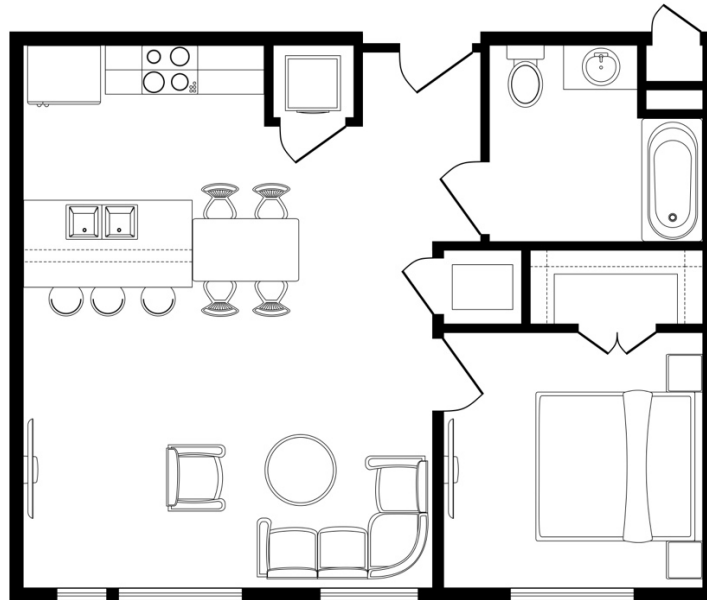

TRUE NORTH
HOMES

East Grove

True. East Austin. Lifestyle.

BLD 1

Unit 1205

Acadia

One Bedroom – One Bathroom

655 Square Feet interior space per plan

Includes one assigned parking space

Below market pricing – Restrictions apply

Building 1 – Level 2
Home #1205

Prices, plans and terms are effective on the date of publication and are subject to change without notice. Square footage is approximate per architectural plan and actual square footage may vary. Buyer should do his/her own evaluation of usable space available. Features and selections may vary and may not be included in purchase price. RTO 61522