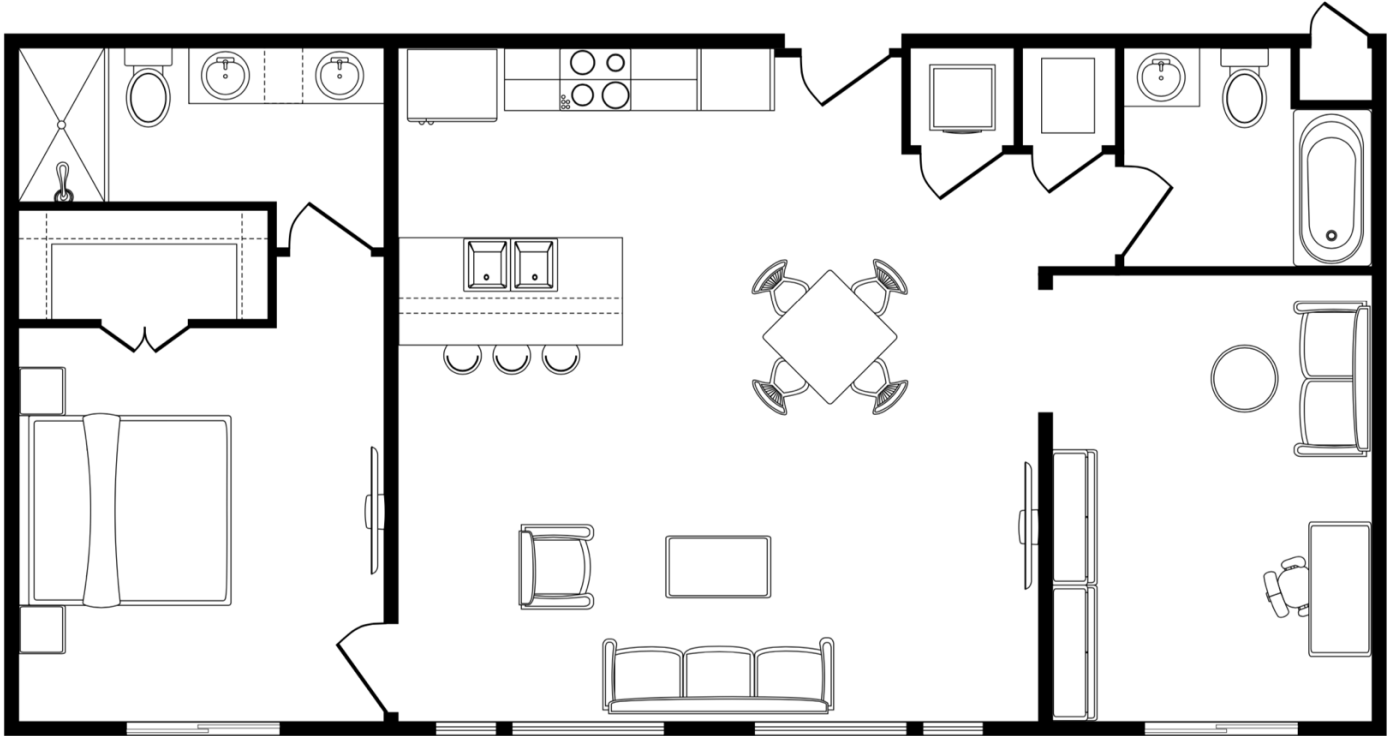

# East Grove

True. East Austin. Lifestyle.

BLD 1

Unit 1203

## Dogwood

**Two Bedrooms – Two Bathrooms**  
**1,045 Square Feet interior space per plan**  
Includes one assigned parking space with storage closet

**Building 1 – Level 2**  
**Home #1203**

Prices, plans and terms are effective on the date of publication and are subject to change without notice. Square footage is approximate per architectural plan and actual square footage may vary. Buyer should do his/her own evaluation of usable space available. Features and selections may vary and may not be included in purchase price.  
RTO 61522