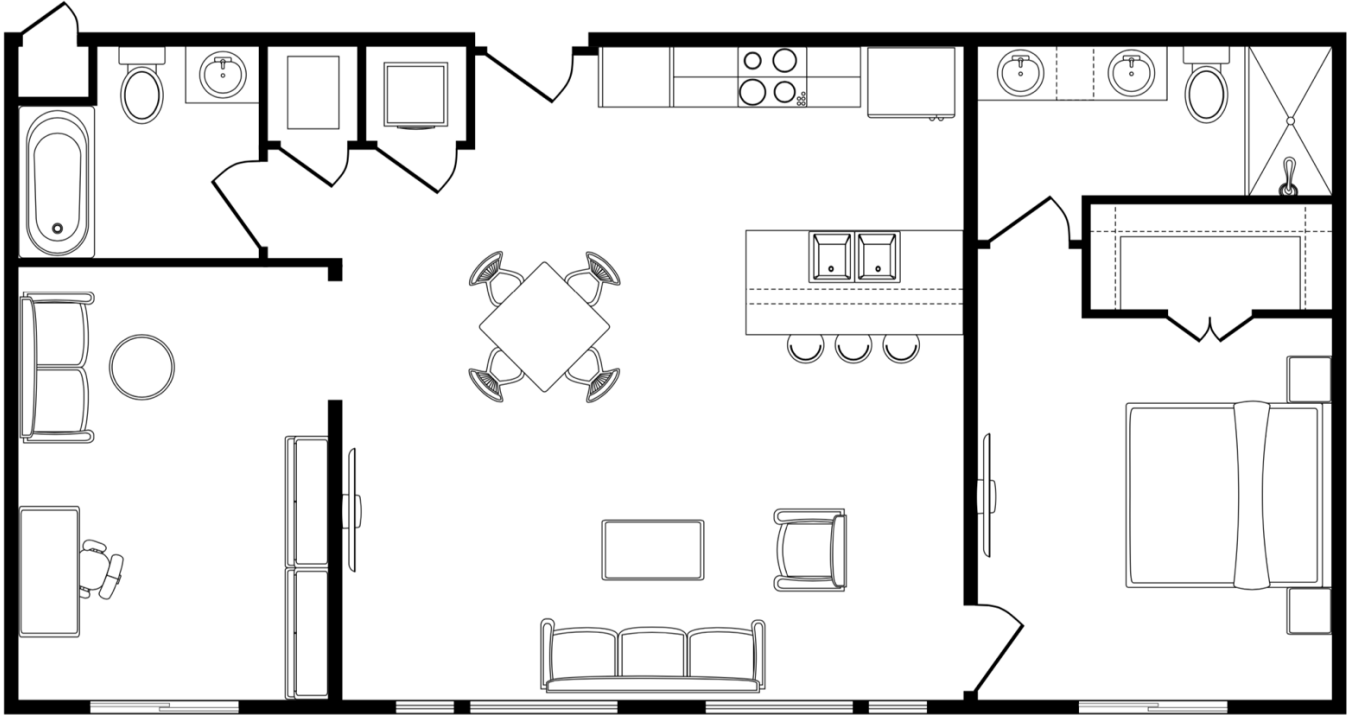

TRUE NORTH
HOMES

East Grove

True. East Austin. Lifestyle.

BLD 1

Unit 1209

Dogwood

Two Bedrooms – Two Bathrooms
1,045 Square Feet interior space per plan
Includes one assigned parking space with storage closet

BLD 1

BLD 4

Building 1 – Level 2
Home #1209

BLD 2

BLD 3

Prices, plans and terms are effective on the date of publication and are subject to change without notice. Square footage is approximate per architectural plan and actual square footage may vary. Buyer should do his/her own evaluation of usable space available. Features and selections may vary and may not be included in purchase price.
RTO 61522