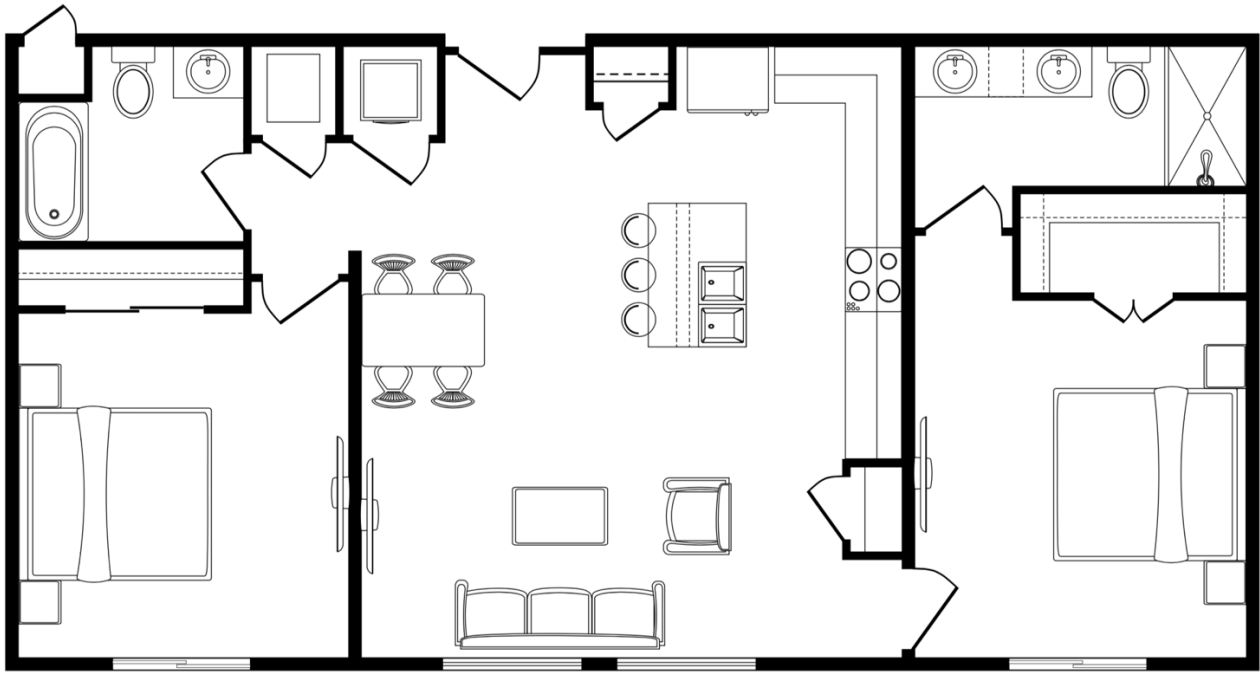

TRUE NORTH
HOMES

East Grove

True. East Austin. Lifestyle.

BLD 1

Unit 1305

Baxter

Two Bedrooms – Two Bathrooms – XL Kitchen

1,043 Square Feet interior space per plan

Includes one assigned parking space with storage closet

Building 1 – Level 3
Home #1305

Prices, plans and terms are effective on the date of publication and are subject to change without notice. Square footage is approximate per architectural plan and actual square footage may vary. Buyer should do his/her own evaluation of usable space available. Features and selections may vary and may not be included in purchase price. RTO 61522