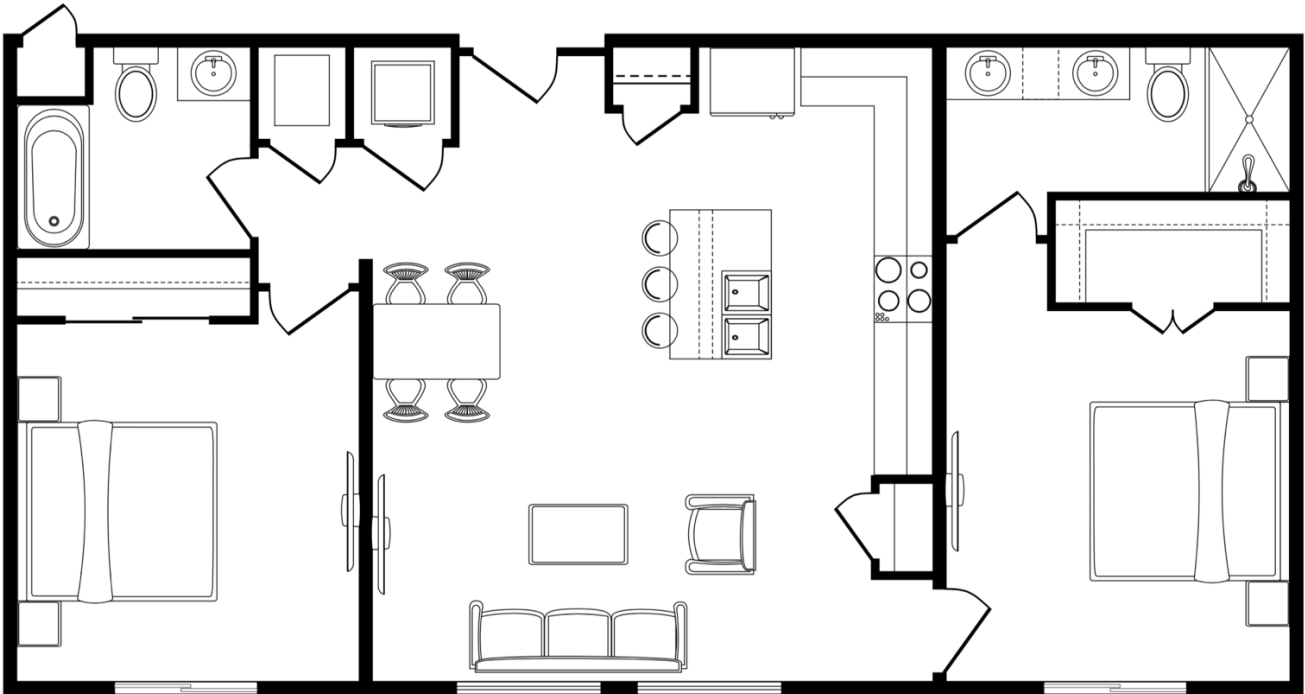

# East Grove

True. East Austin. Lifestyle.

BLD 1

Unit 1307

## Baxter

**Two Bedrooms – Two Bathrooms – XL Kitchen**

**1,043 Square Feet interior space per plan**

**Includes one assigned parking space with storage closet**

**Building 1 – Level 3  
Home #1307**

Prices, plans and terms are effective on the date of publication and are subject to change without notice. Square footage is approximate per architectural plan and actual square footage may vary. Buyer should do his/her own evaluation of usable space available. Features and selections may vary and may not be included in purchase price. RTO 61522