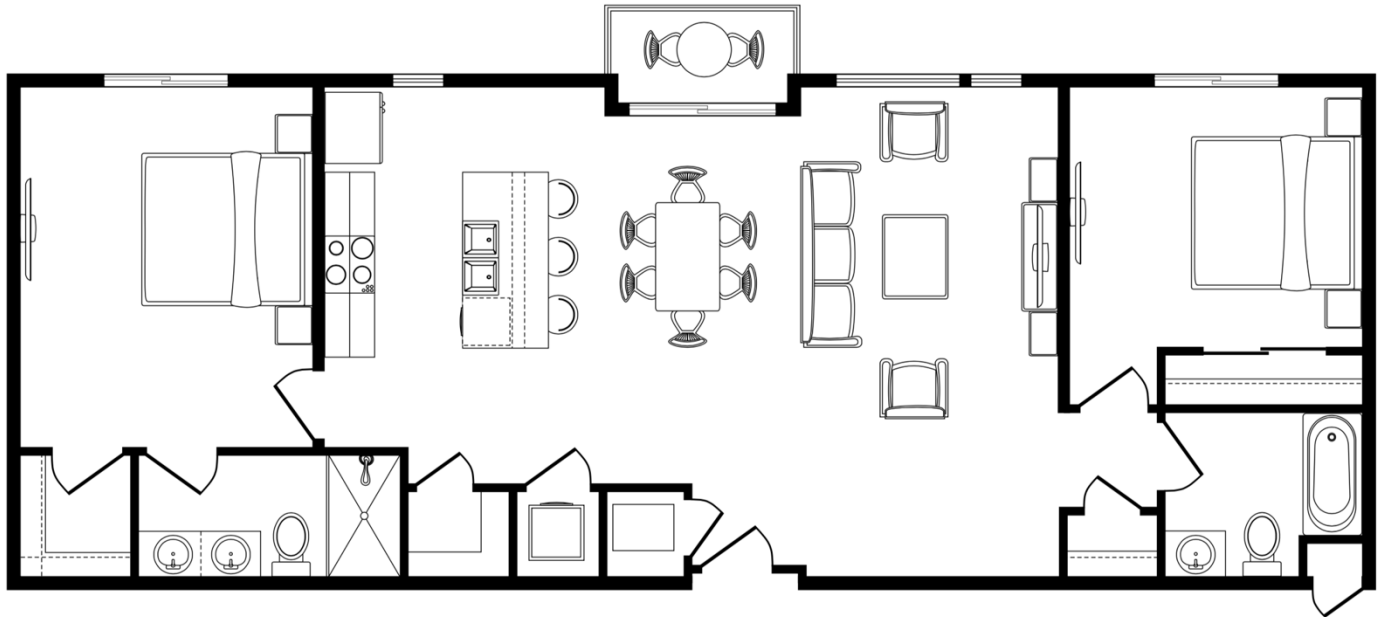

TRUE NORTH
HOMES

East Grove

True. East Austin. Lifestyle.

BLD 1

Unit 1204

Galindo

Two Bedrooms – Two Bathrooms - Balcony

1,165 Square Feet interior space per plan

Includes one assigned parking space with storage closet

Building 1 – Level 2
Home #1204

Prices, plans and terms are effective on the date of publication and are subject to change without notice. Square footage is approximate per architectural plan and actual square footage may vary. Buyer should do his/her own evaluation of usable space available. Features and selections may vary and may not be included in purchase price. RTO 61522