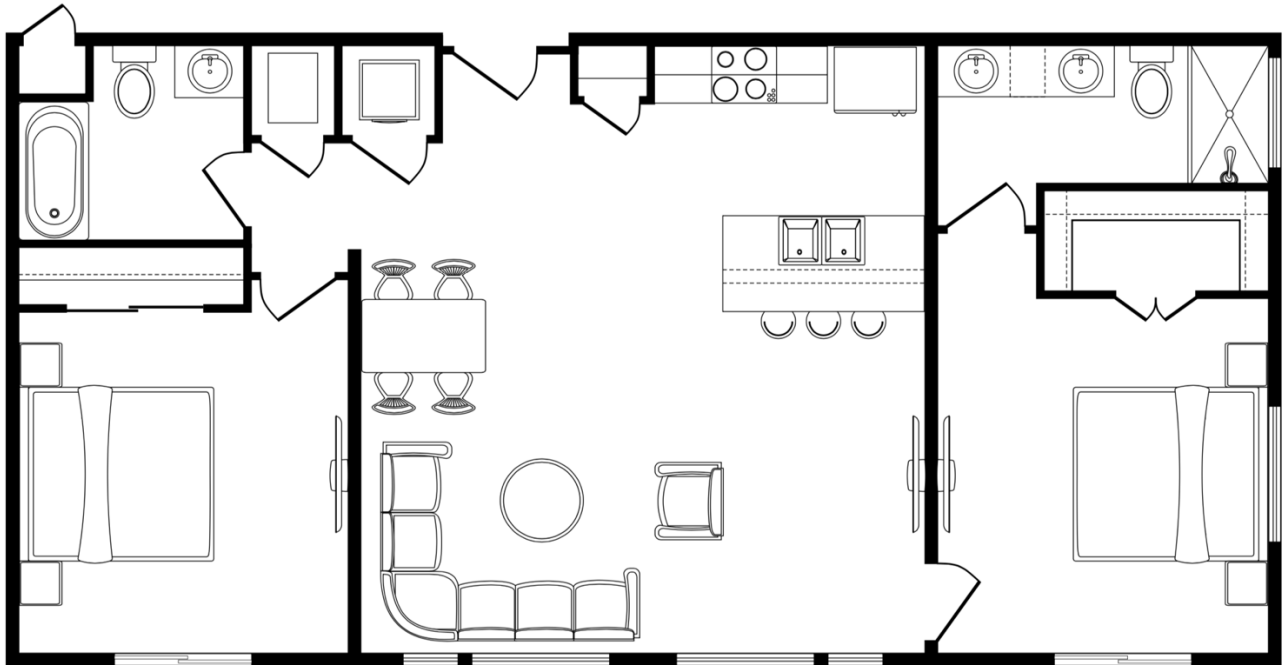

TRUE NORTH
HOMES

East Grove

True. East Austin. Lifestyle.

BLD 1

Unit 1309

Eastwood

Two Bedrooms – Two Bathrooms
1,067 Square Feet interior space per plan
Includes one assigned parking space with storage closet

BLD 1

BLD 4

Building 1 – Level 3
Home #1309

BLD 2

BLD 3

Prices, plans and terms are effective on the date of publication and are subject to change without notice. Square footage is approximate per architectural plan and actual square footage may vary. Buyer should do his/her own evaluation of usable space available. Features and selections may vary and may not be included in purchase price.
RTO 61522