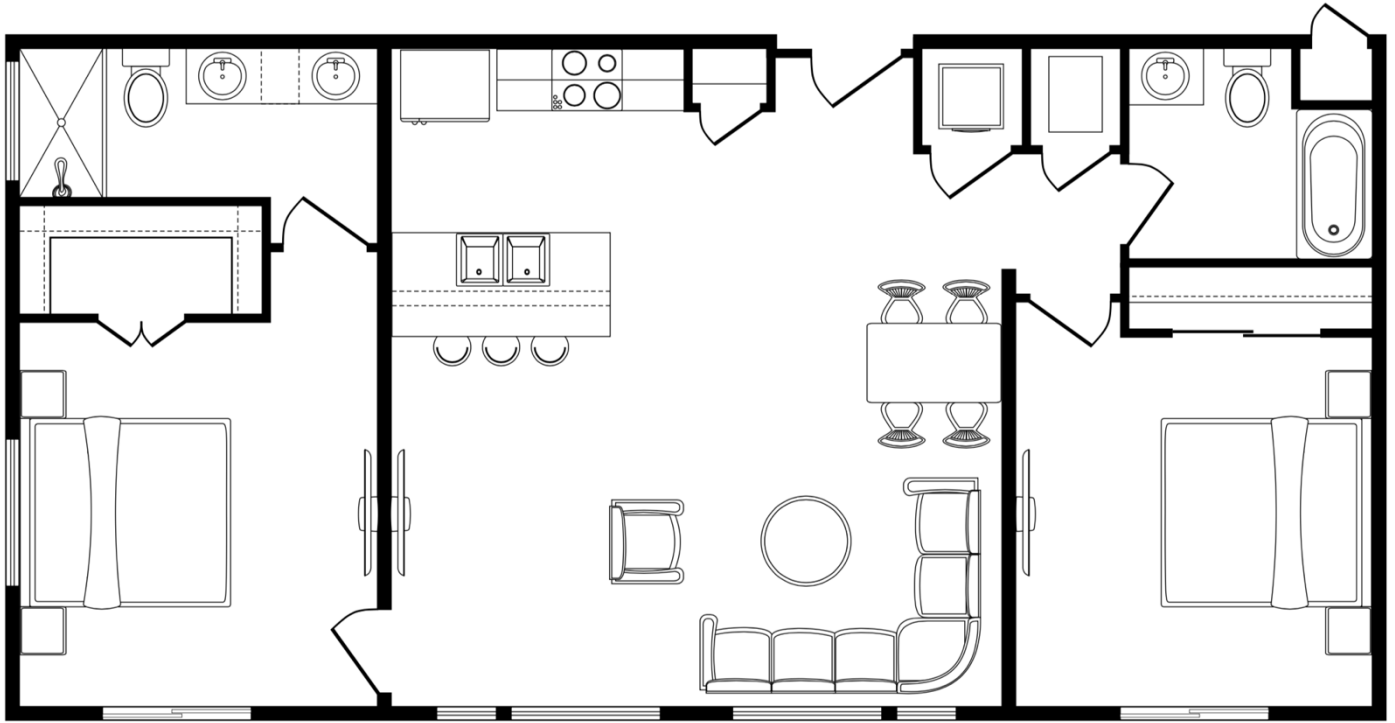

TRUE NORTH
HOMES

East Grove

True. East Austin. Lifestyle.

BLD 1

Unit 1301

Finley

Two Bedrooms – Two Bathrooms
1,067 Square Feet interior space per plan
Includes one assigned parking space with storage closet

Building 1 – Level 3
Home #1301

Prices, plans and terms are effective on the date of publication and are subject to change without notice. Square footage is approximate per architectural plan and actual square footage may vary. Buyer should do his/her own evaluation of usable space available. Features and selections may vary and may not be included in purchase price. RTO 61522