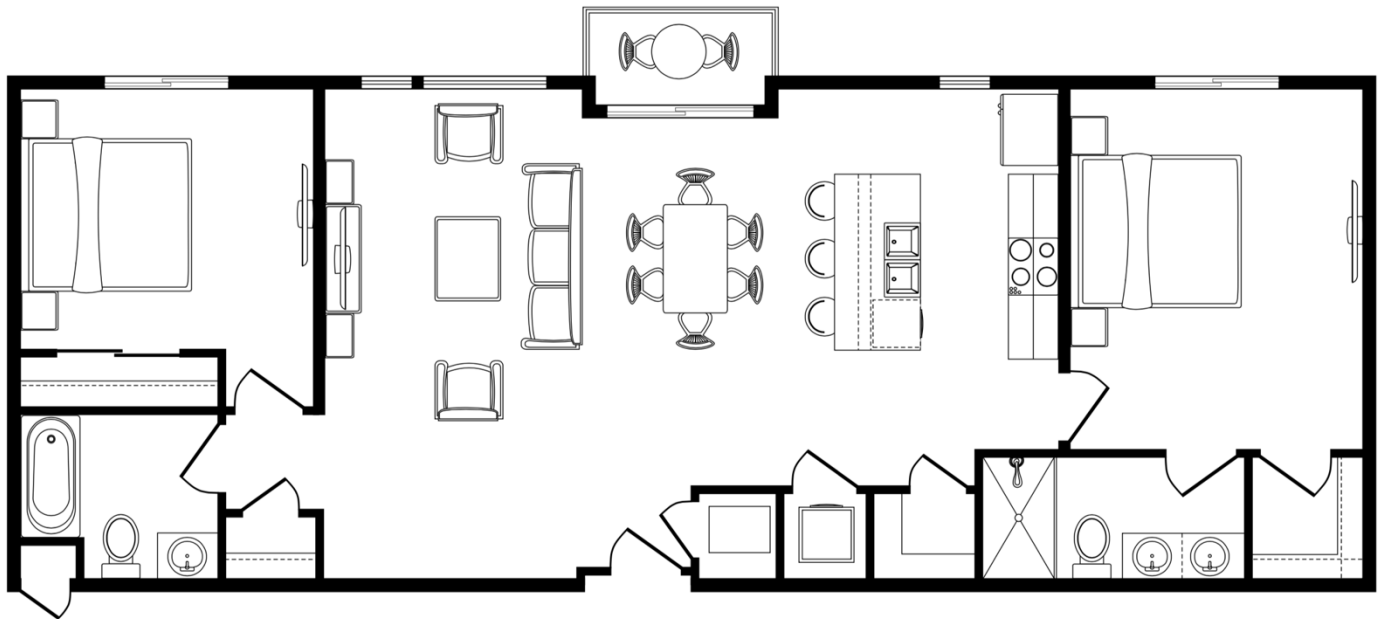

TRUE NORTH
HOMES

East Grove

True. East Austin. Lifestyle.

BLD 1

Unit 1206

Galindo

Two Bedrooms – Two Bathrooms - Balcony

1,165 Square Feet interior space per plan

Includes one assigned parking space with storage closet

Building 1 – Level 2
Home #1206

Prices, plans and terms are effective on the date of publication and are subject to change without notice. Square footage is approximate per architectural plan and actual square footage may vary. Buyer should do his/her own evaluation of usable space available. Features and selections may vary and may not be included in purchase price. RTO 61522