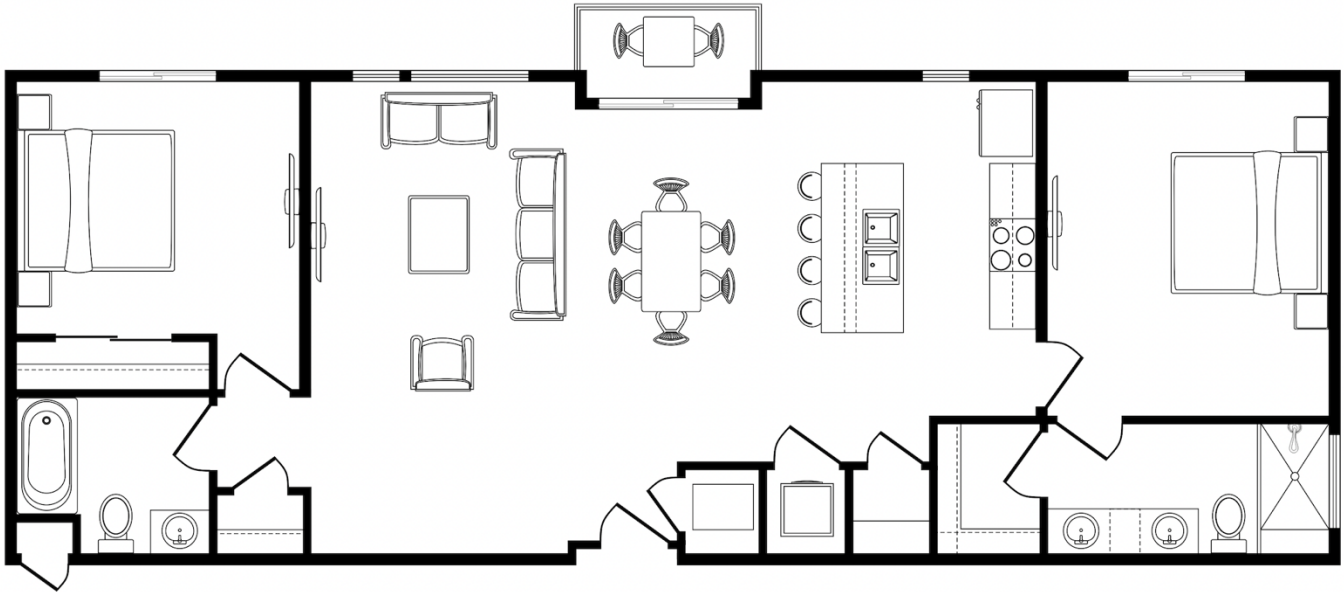

TRUE NORTH
HOMES

East Grove

True. East Austin. Lifestyle.

BLD 1

Unit 1308

Hamilton II

Two Bedrooms – Two Bathrooms - Balcony

1,186 Square Feet interior space per plan

Includes one assigned parking space with storage closet

**Building 1 – Level 3
Home #1308**

Prices, plans and terms are effective on the date of publication and are subject to change without notice. Square footage is approximate per architectural plan and actual square footage may vary. Buyer should do his/her own evaluation of usable space available. Features and selections may vary and may not be included in purchase price.
RTO 61522