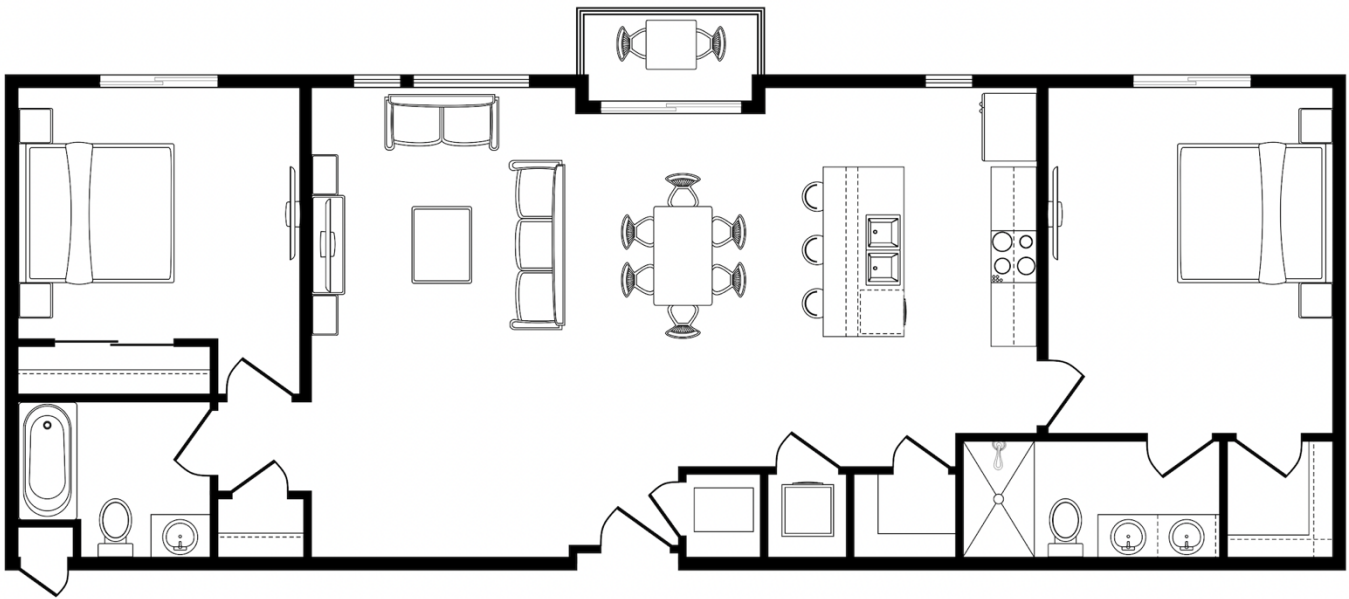

TRUE NORTH
HOMES

East Grove

True. East Austin. Lifestyle.

BLD 1

Unit 1208

Hamilton I

Two Bedrooms – Two Bathrooms - Balcony

1,186 Square Feet interior space per plan

Includes one assigned parking space with storage closet

EXTENDED BALCONY, see representative

BLD 1

BLD 4

Building 1 – Level 2

Home #1208

BLD 2

BLD 3